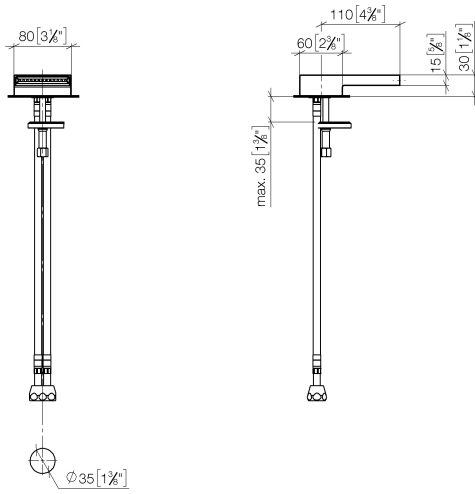

## SYMETRICS Deck-mounted basin spout with pop-up waste - Brushed Platinum

---

13 710 740

- 110mm projection
- fixed spout
- PEARLSTREAM
- height of mixer 30 mm
- height up to aerator 15 mm
- hole diameter 35 mm
- 2x screw-in M 10 x 1 pressure hose, leak-tested
- 1/2" connection
- max. flow 5 l/min
- lead-free

Only suitable for basins with an overflow.

**SYMETRICS Deck-mounted basin spout with pop-up waste - Brushed Platinum**

13 710 740

mm [inches]

**Flow rate chart**

**SYMETRICS Deck-mounted basin spout with pop-up waste - Brushed Platinum**

13 710 740

**Spare parts list**

No.	Item Number	Name	Quantity used	Delivery time
1	90 29 03 065 00 90	insert	1	2
2	09 16 01 016 90	ring	1	2
3	09 23 01 033 90	flow reducer	1	2
4	09 14 10 100 90	seal	1	2
5	09 11 10 093 90	connection	1	2
6	04 30 04 016 00 90	hose	2	60
7	04 30 11 038 74 90	fixing set	1	2
8	09 31 11 011 90	pin	1	2
9	90 14 10 060 00 90	seal	1	2
10	09 31 20 065 90	plug	1	2
11	90 23 30 040 00-06	threaded connector	1	10
12	10 125 970-06	Basin Waste with push fastening 1 1/4" - Brushed Platinum	1	2