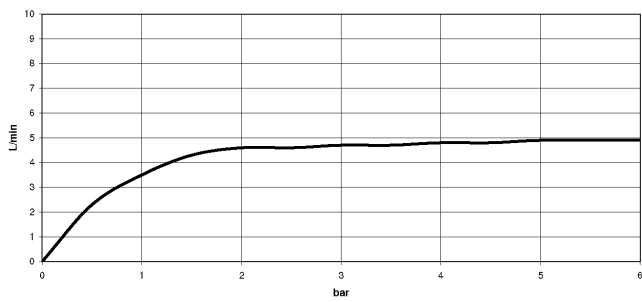

## SYMETRICS Deck-mounted basin spout with pop-up waste - Brushed Platinum

---

13 710 740

- 110mm projection
- fixed spout
- PEARLSTREAM
- height of mixer 30 mm
- height up to aerator 15 mm
- hole diameter 35 mm
- 2x screw-in M 10 x 1 pressure hose, leak-tested
- 1/2" connection
- max. flow 5 l/min
- lead-free

Only suitable for basins with an overflow.

**SYMETRICS Deck-mounted basin spout with pop-up waste - Brushed Platinum**

13 710 740

mm [inches]

**Flow rate chart**

**SYMETRICS Deck-mounted basin spout with pop-up waste - Brushed Platinum**