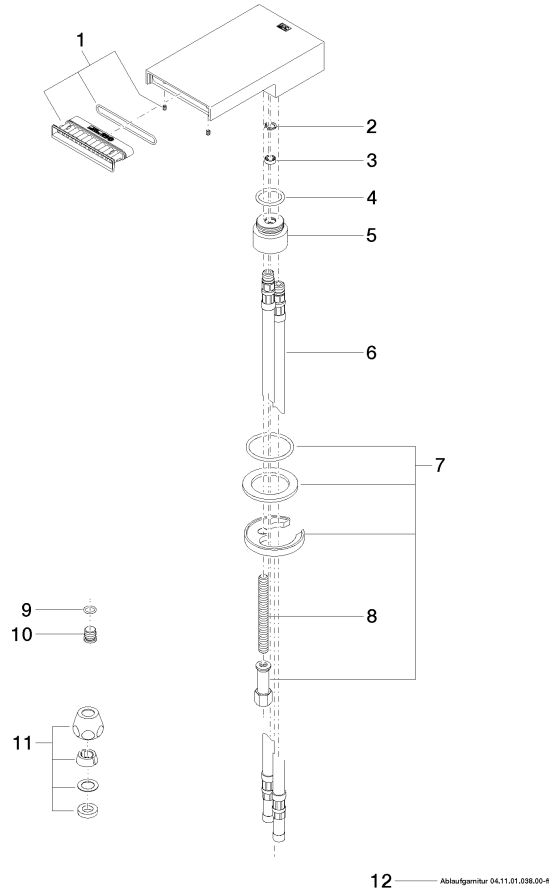

## SYMETRICS Deck-mounted basin spout with pop-up waste - Brushed Platinum

---

13 710 740

- 110mm projection
- fixed spout
- PEARLSTREAM
- height of mixer 30 mm
- height up to aerator 15 mm
- hole diameter 35 mm
- 2x screw-in M 10 x 1 pressure hose, leak-tested
- 1/2" connection
- max. flow 5 l/min
- lead-free

Only suitable for basins with an overflow.

**SYMETRICS Deck-mounted basin spout with pop-up waste - Brushed Platinum**

13 710 740

mm [inches]

**Flow rate chart**

**SYMETRICS Deck-mounted basin spout with pop-up waste - Brushed Platinum**

13 710 740

**Spare parts list**

No.	Item Number	Name	Quantity used	Delivery time
1	90 29 03 065 00 90	insert	1	2
2	09 16 01 016 90	ring	1	2
3	09 23 01 033 90	flow reducer	1	2
4	09 14 10 100 90	seal	1	2
5	09 11 10 093 90	connection	1	2
6	04 30 04 016 00 90	hose	2	60
7	04 30 11 038 74 90	fixing set	1	2
8	09 31 11 011 90	pin	1	2
9	90 14 10 060 00 90	seal	1	2
10	09 31 20 065 90	plug	1	2
11	90 23 30 040 00-06	threaded connector	1	10
12	10 125 970-06	Basin Waste with push fastening 1 1/4" - Brushed Platinum	1	2